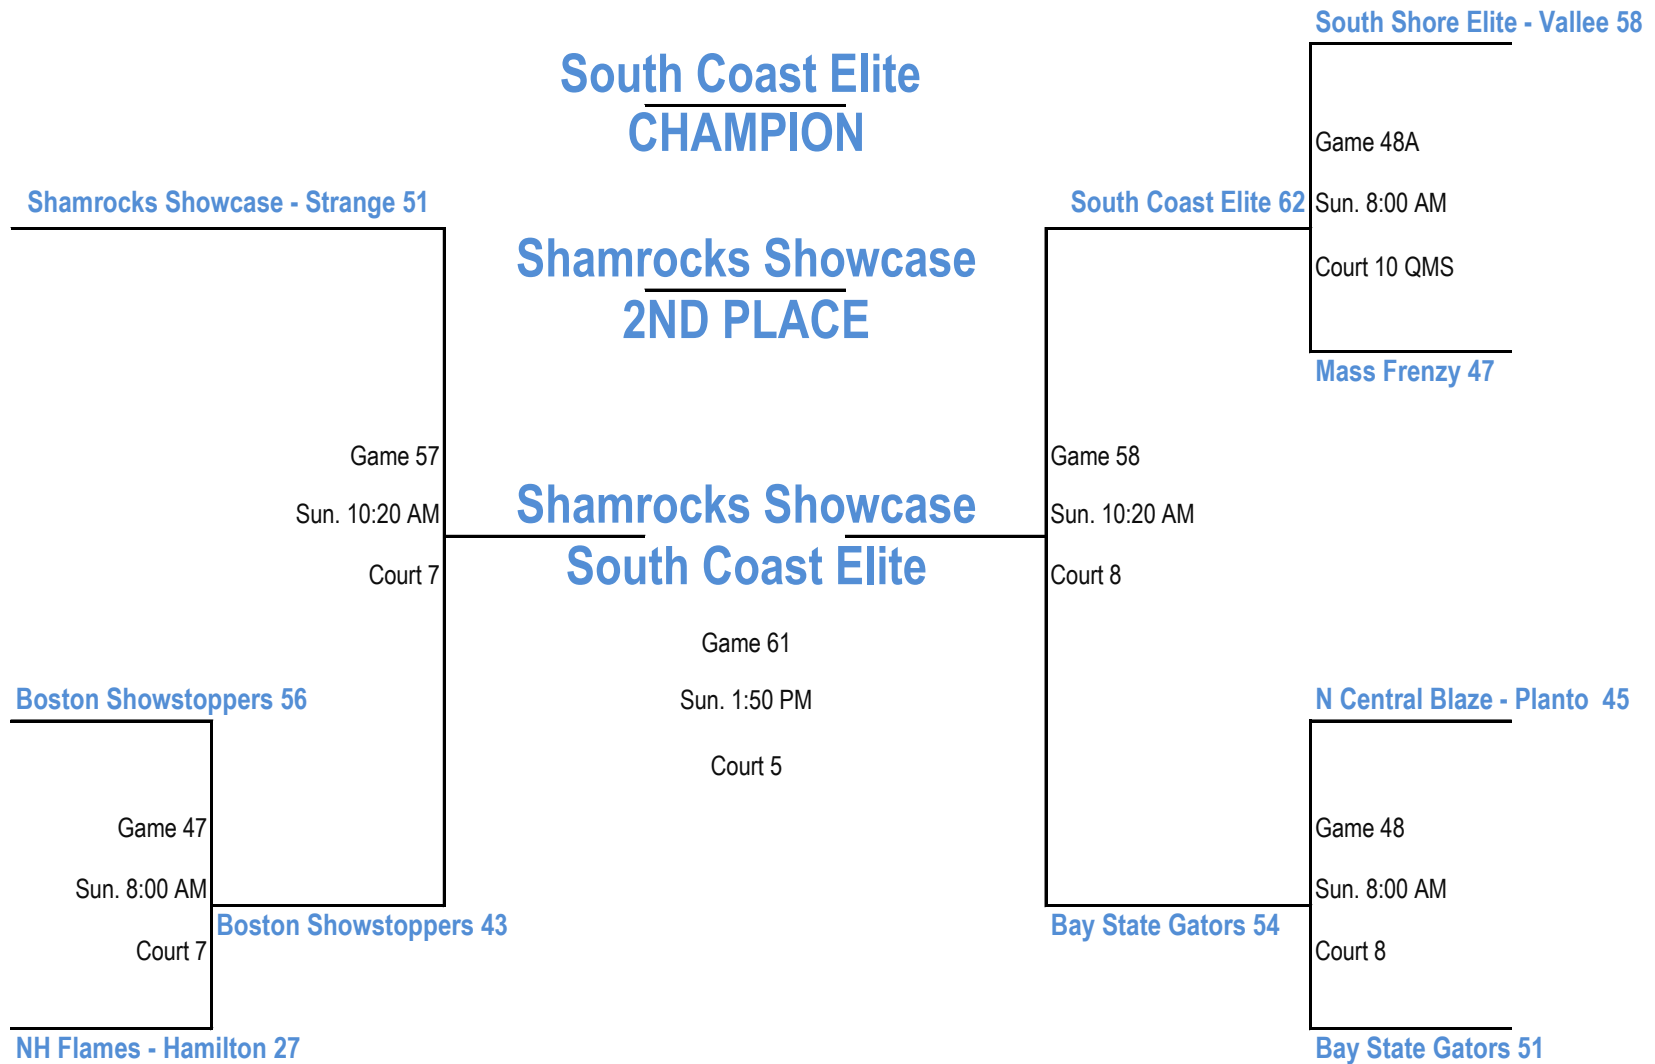

# 14U CHAMPIONSHIP

**Bay State Magic Elite 54**  
**CHAMPION**

**Bay State Magic Elite - Windwer 57**

**Connecticut Wave - Britner 47**

**Connecticut Wave 53**  
**2ND PLACE**

Game 53  
Sun. 12:40 PM  
Court 1

Game 54  
Sun. 12:40 PM  
Court 7

**Bay State Magic Elite**  
**Connecticut Wave**

Game 63  
Sun. 3:00 PM  
Court 3

**VBC - Taylor 26**

**Bay State Jaguars - Connelly 45**

# 15U CHAMPIONSHIP